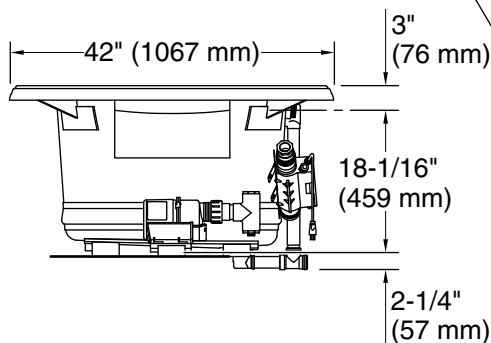

Included Components

Additional Components:
40" (1016 mm) cable

Codes/Standards

ASME A112.19.7/CSA B45.10
CSA B45.5/IAPMO Z124
ASTM E162
ASTM E662
UL 1795
CSA C22.2 No. 218.2

KOHLER® Hydrotherapy Components Five-Year Limited Warranty KOHLER® Plastic Baths and Receptors Lifetime Limited Warranty

Drop-in Rim Detail

Blower Motor Access
20" (508 mm) W x 15" (381 mm) H Min

Required Electrical Service

Two dedicated circuits required, protected with Class A Ground-Fault Circuit-Interrupter (GFCI). Outside North America, this device may be known as a Residual Current Device (RCD).

Blower, Heated Surface: 120 V, 15 A, 60 Hz

Air bath: 120 V, 15 A, 60 Hz

Technical Information

All product dimensions are nominal.

Installation:	Drop-in
Basin area, bottom:	42" x 27" (1067 mm x 686 mm)
Basin area, top:	54" x 30" (1372 mm x 762 mm)
Weight:	156 lbs (70.8 kg)
Minimum floor load:	44 lbs/ft ² (214.8 kg/m ²)
Water depth:	16" (406 mm)
Water capacity:	81 gal (306.6 L)
Electrical component rating:	Blower: 120 V, 10 A, 60 Hz Heated Surface: 120 V, 0.5 A, 60 Hz Air bath: 120 V, 5 A, 60 Hz