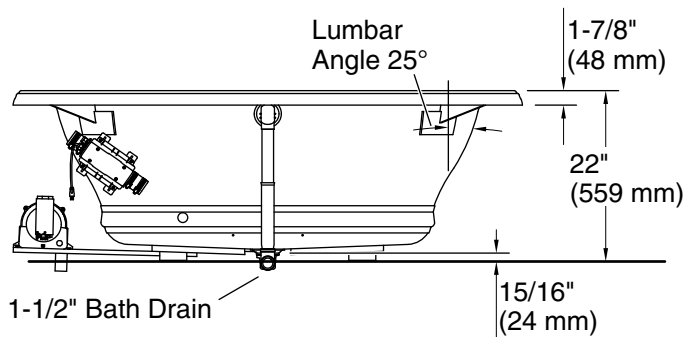

Drop-in Rim Detail

Blower Motor Access
20" (508 mm) W x 15" (381 mm) H Min

Required Electrical Service

Two dedicated circuits required, protected with Class A Ground-Fault Circuit-Interrupter (GFCI). Outside North America, this device may be known as a Residual Current Device (RCD).

Blower, Heated Surface: 120 V, 15 A, 60 Hz

Air bath: 120 V, 15 A, 60 Hz

Technical Information

All product dimensions are nominal.

Installation:	Drop-in
Basin area, bottom:	42" x 27" (1067 mm x 686 mm)
Basin area, top:	54" x 30" (1372 mm x 762 mm)
Weight:	156 lbs (70.8 kg)
Minimum floor load:	44 lbs/ft ² (214.8 kg/m ²)
Water depth:	16" (406 mm)
Water capacity:	81 gal (306.6 L)
Electrical component rating:	Blower: 120 V, 10 A, 60 Hz Heated Surface: 120 V, 0.5 A, 60 Hz Air bath: 120 V, 5 A, 60 Hz