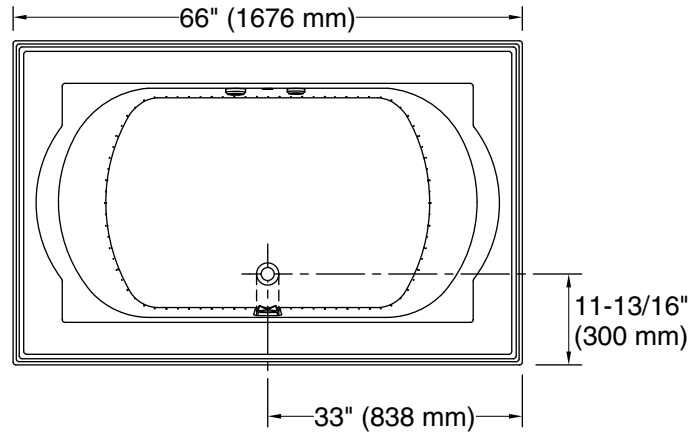

Included Components

Additional Components:
40" (1016 mm) cable

Codes/Standards

ASME A112.19.7/CSA B45.10
CSA B45.5/IAPMO Z124
ASTM E162
ASTM E662
UL 1795
CSA C22.2 No. 218.2

KOHLER® Hydrotherapy Components Five-Year Limited Warranty KOHLER® Plastic Baths and Receptors Lifetime Limited Warranty

Drop-in Rim Detail

Blower Motor Access
20" (508 mm) W x 15" (381 mm) H Min

Required Electrical Service

Two dedicated circuits required, protected with Class A Ground-Fault Circuit-Interrupter (GFCI). Outside North America, this device may be known as a Residual Current Device (RCD).

Blower, Heated Surface: 120 V, 15 A, 60 Hz

Air bath: 120 V, 15 A, 60 Hz

Technical Information

All product dimensions are nominal.

Installation:	Drop-in
Basin area, bottom:	42" x 27" (1067 mm x 686 mm)
Basin area, top:	54" x 30" (1372 mm x 762 mm)
Weight:	156 lbs (70.8 kg)
Minimum floor load:	44 lbs/ft ² (214.8 kg/m ²)
Water depth:	16" (406 mm)
Water capacity:	81 gal (306.6 L)
Electrical component rating:	Blower: 120 V, 10 A, 60 Hz Heated Surface: 120 V, 0.5 A, 60 Hz Air bath: 120 V, 5 A, 60 Hz