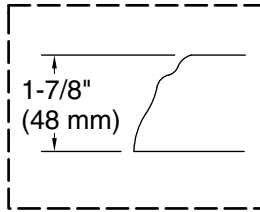

No change in measurements if connected with drain illustrated. (K-7161-AF)

Drop-in Rim Detail

Blower Motor Access
20" (508 mm) W x 15" (381 mm) H Min